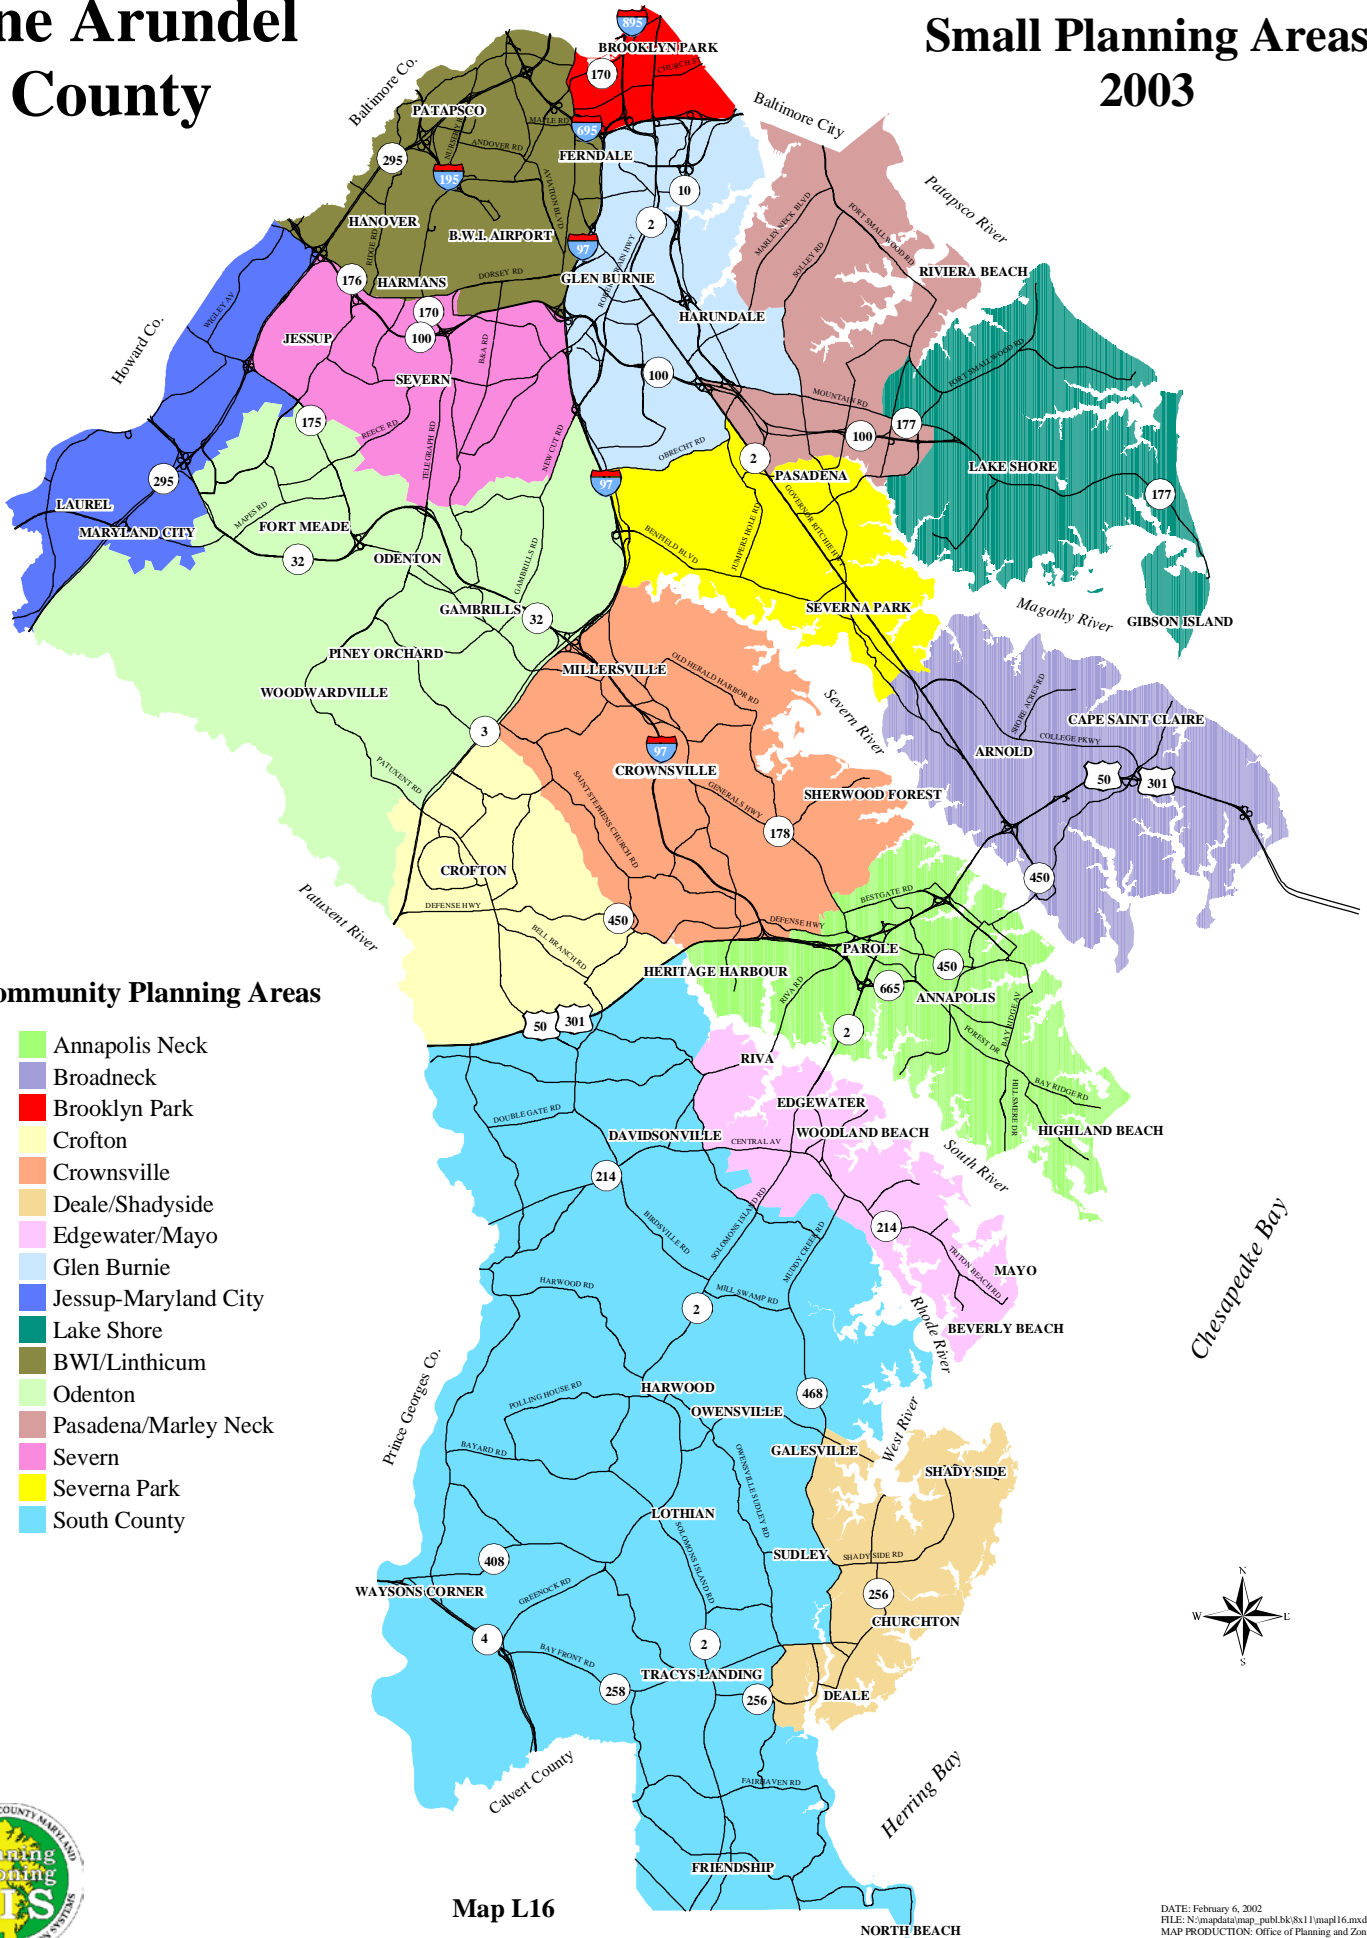

Anne Arundel County

Small Planning Areas 2003

Community Planning Areas

- Annapolis Neck
- Broadneck
- Brooklyn Park
- Crofton
- Crownsville
- Deale/Shadyside
- Edgewater/Mayo
- Glen Burnie
- Jessup-Maryland City
- Lake Shore
- BWI/Linthicum
- Odenton
- Pasadena/Marley Neck
- Severn
- Severna Park
- South County

Map L16